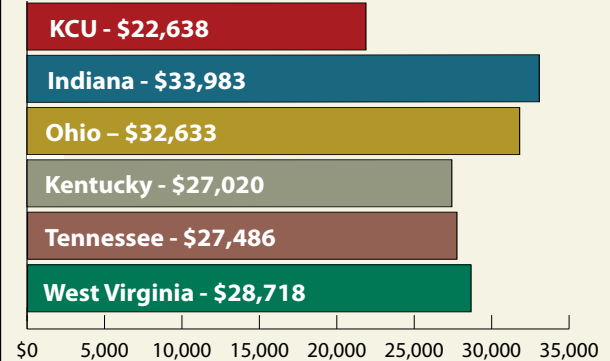

Step 1: Apply Early!

Apply for admission to KCU either online at www.kcu.edu/admissions or in writing by requesting an application from the Admissions Office.

Step 2: Review Scholarship Deadlines

Review KCU's Academic Scholarships, requirements and deadlines. KCU has a number of scholarship opportunities. Depending on your ACT/SAT score, you may be eligible for up to $60,000 in additional aid (spread over four years)! Visit our website for more information.

Step 3: Complete FAFSA

Fill out the FAFSA form (Free Application for Federal Student Aid) by going to www.fafsa.gov. Be sure to file as soon as possible after January 1 and make sure to include our college code “001965” so your information will be sent directly to us. Once the FAFSA is completed and submitted you will receive your Expected Family Contribution (EFC), and a better idea of the aid for which you are eligible.

Surprisingly Affordable: Compare the Cost

Cost of tuition/room and board as compared to the averages of nonprofit, private/independent colleges and universities in our neighboring states.

Comparison data provided by AIKCU – Association of Independent Kentucky Colleges and Universities. Costs based on 32 credit hours for the 2010-11 academic year.